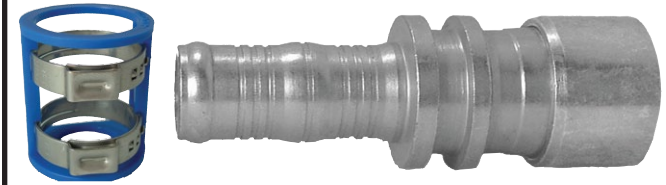

0464 - LOK CRIMP HOSE SYSTEM ASSORTMENT

5414
CV BOOT
JOINT PLIERS

5381
RB #6

5382
RB #8

5383
RB #10

5384
RB #12

5389
RB #6

5390
RB #8

5391
RB #10

5392
RB #12